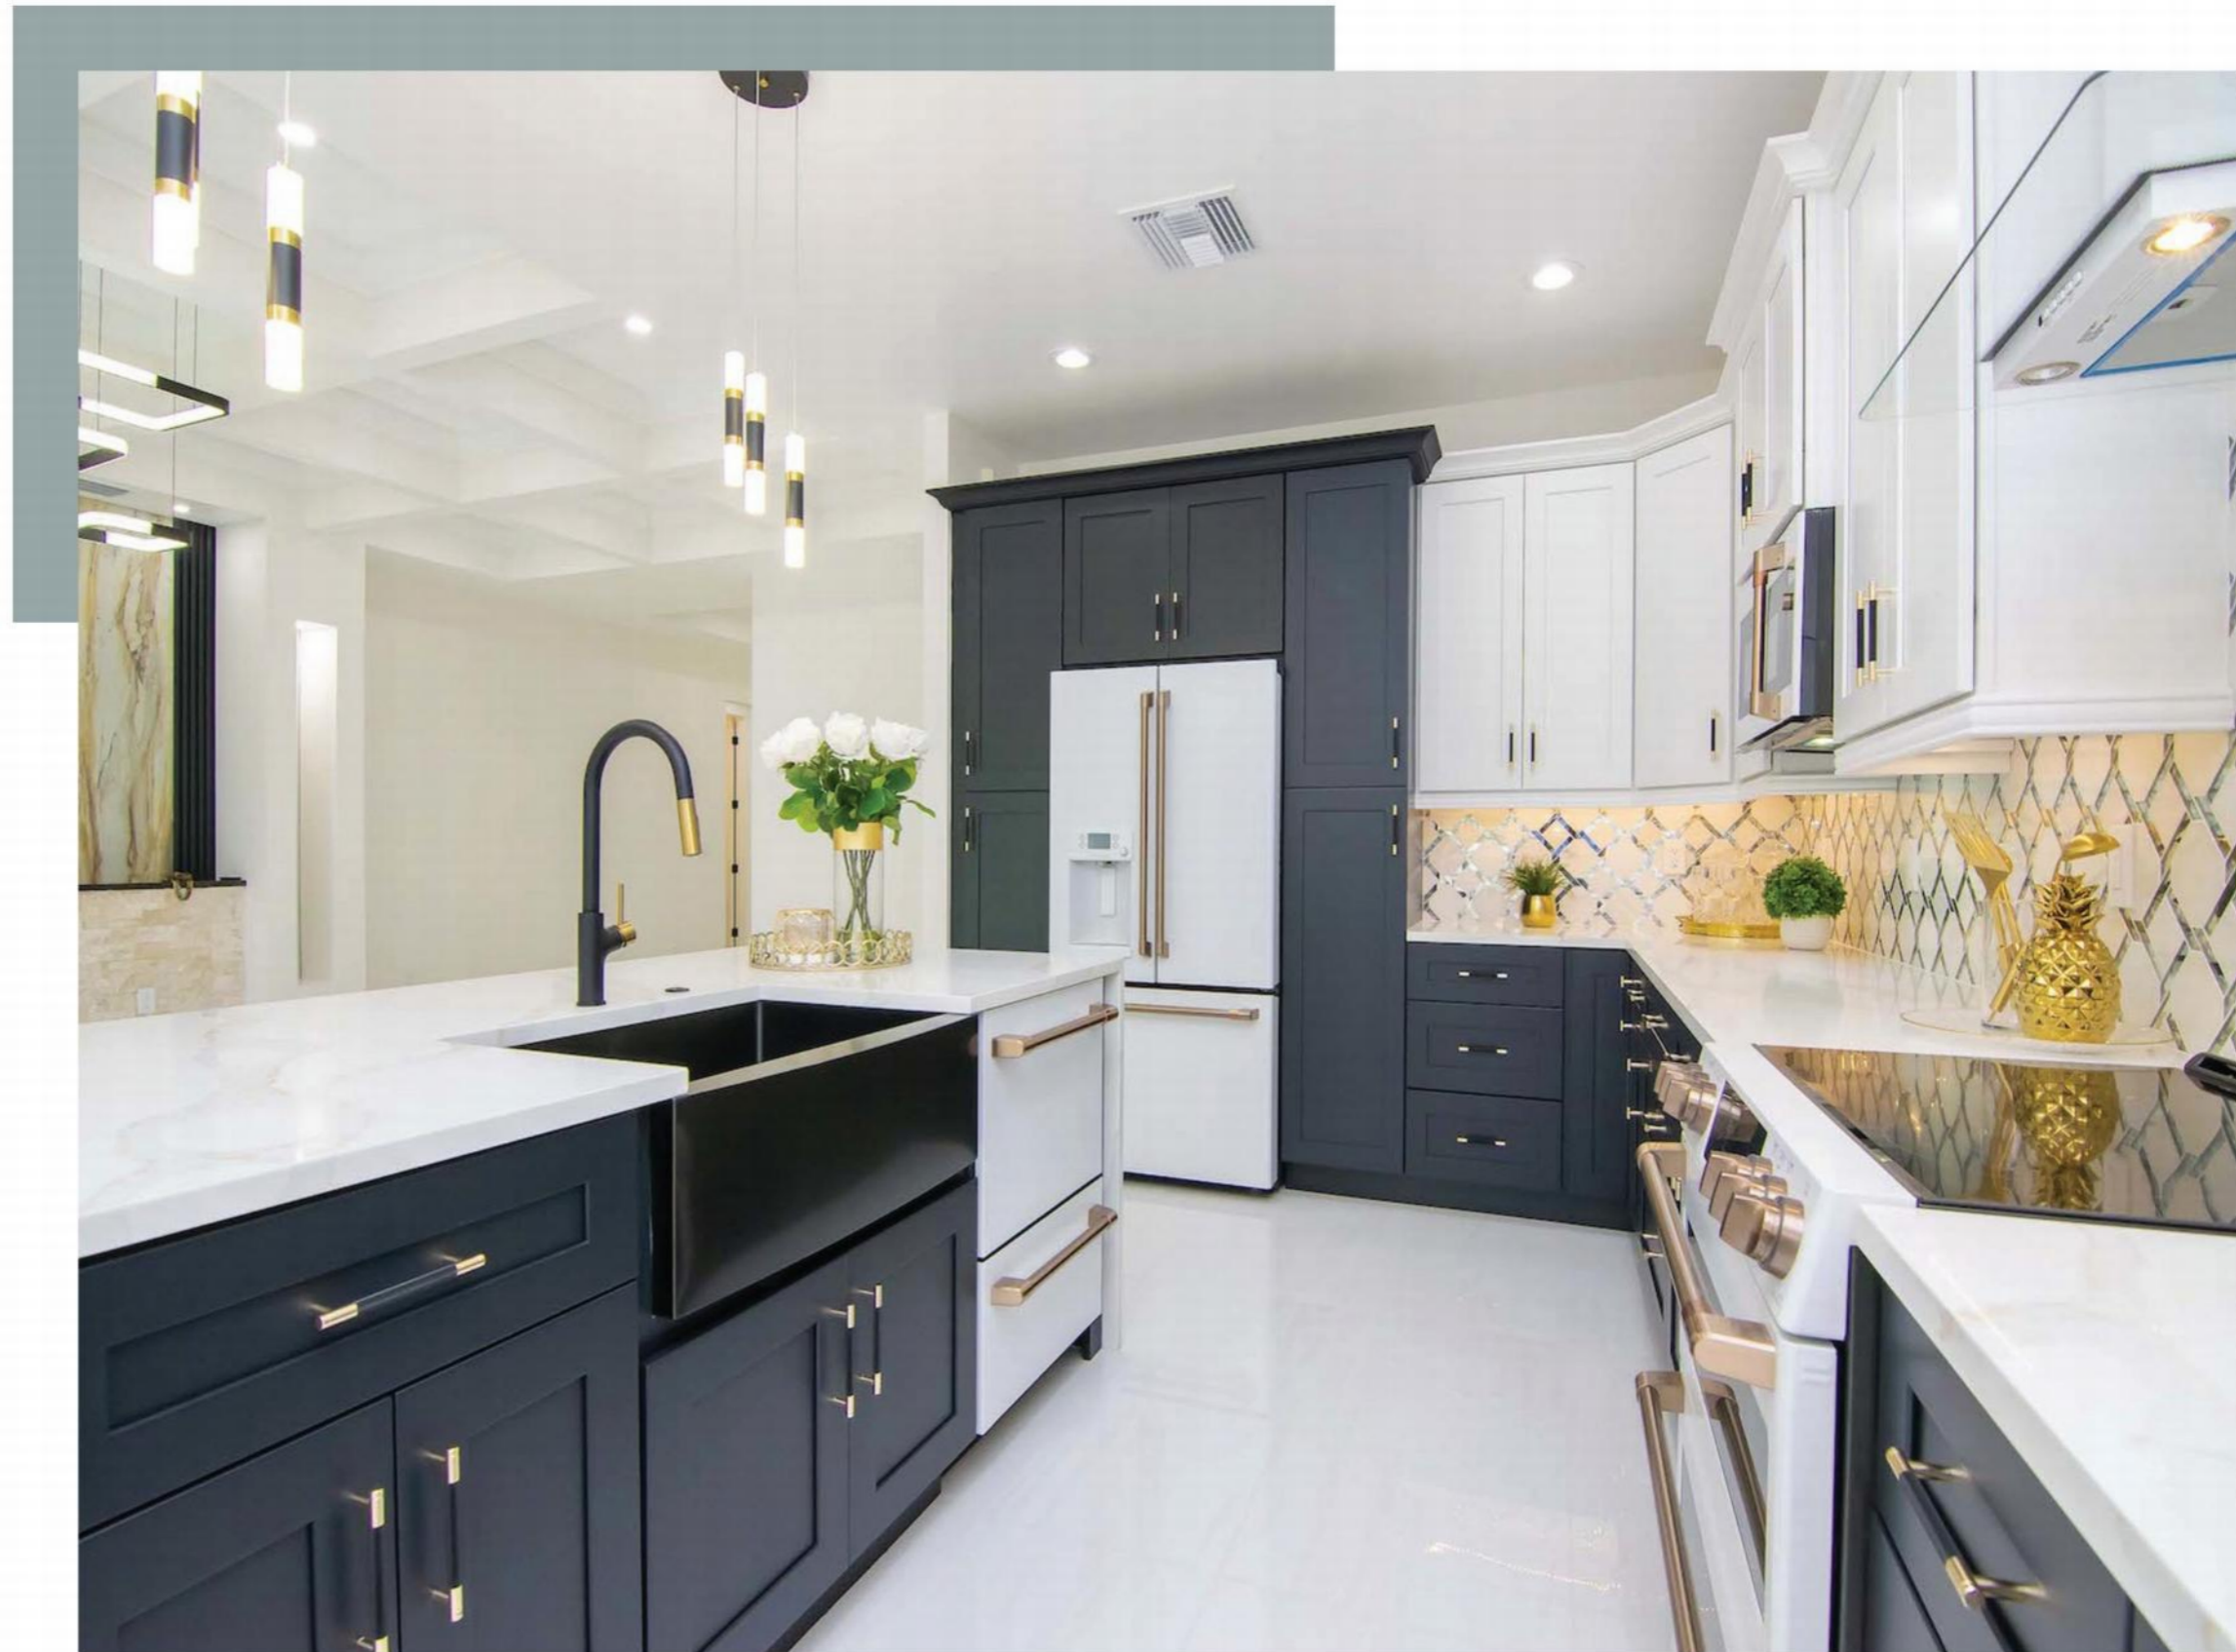

## Contemporary, Sleek, and Sophisticated

Our Cyber Grey Shaker cabinets boast a sleek and contemporary design, seamlessly merging modern aesthetics with classic Shaker-style simplicity. The deep, rich hue of Cyber Grey adds a touch of sophistication to any kitchen, creating a stylish and timeless atmosphere.