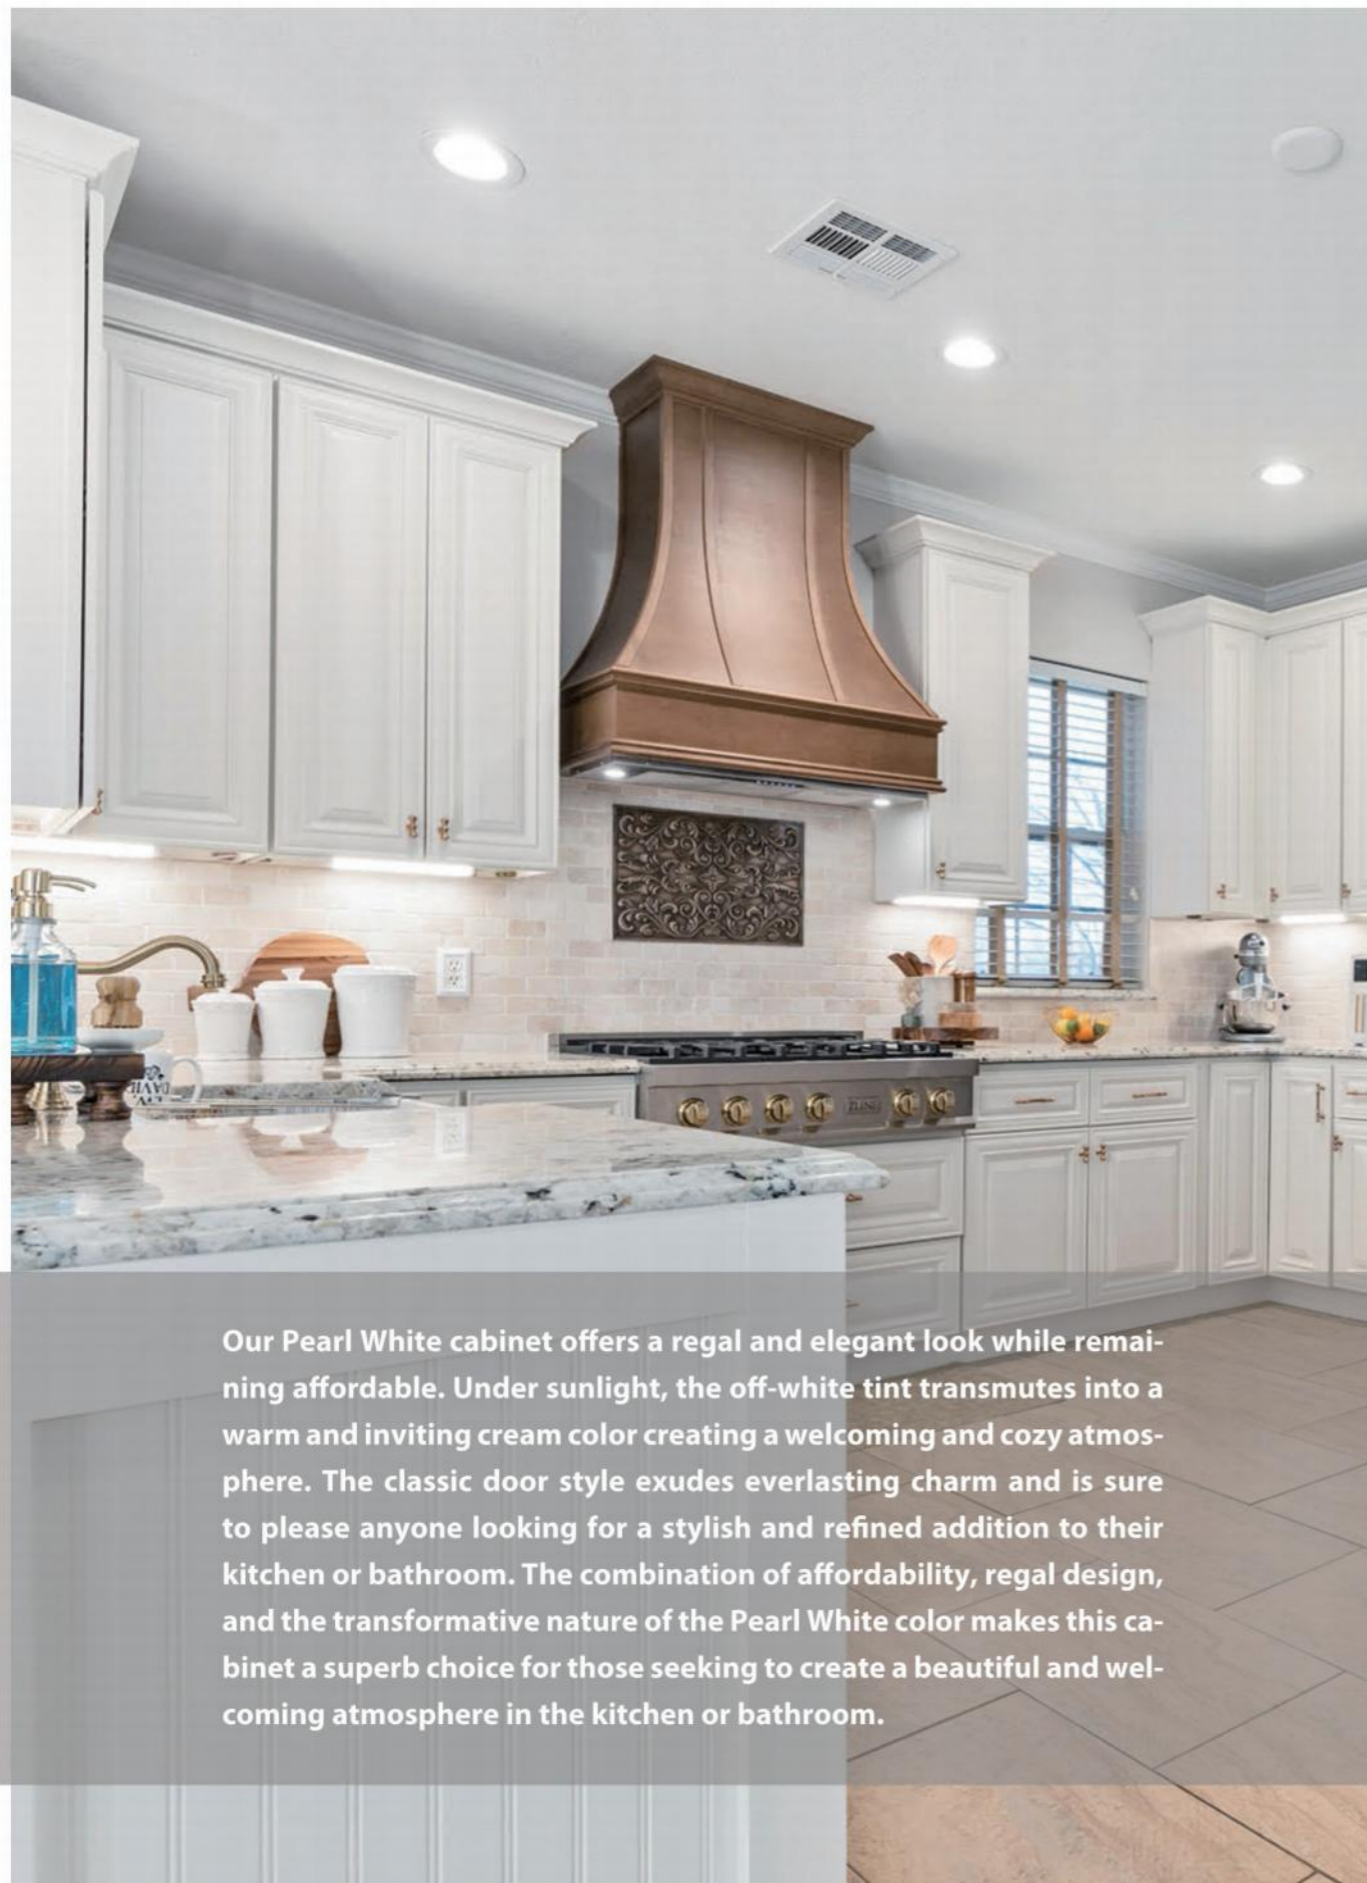

Our Pearl White cabinet offers a regal and elegant look while remaining affordable. Under sunlight, the off-white tint transmutes into a warm and inviting cream color creating a welcoming and cozy atmosphere. The classic door style exudes everlasting charm and is sure to please anyone looking for a stylish and refined addition to their kitchen or bathroom. The combination of affordability, regal design, and the transformative nature of the Pearl White color makes this cabinet a superb choice for those seeking to create a beautiful and welcoming atmosphere in the kitchen or bathroom.