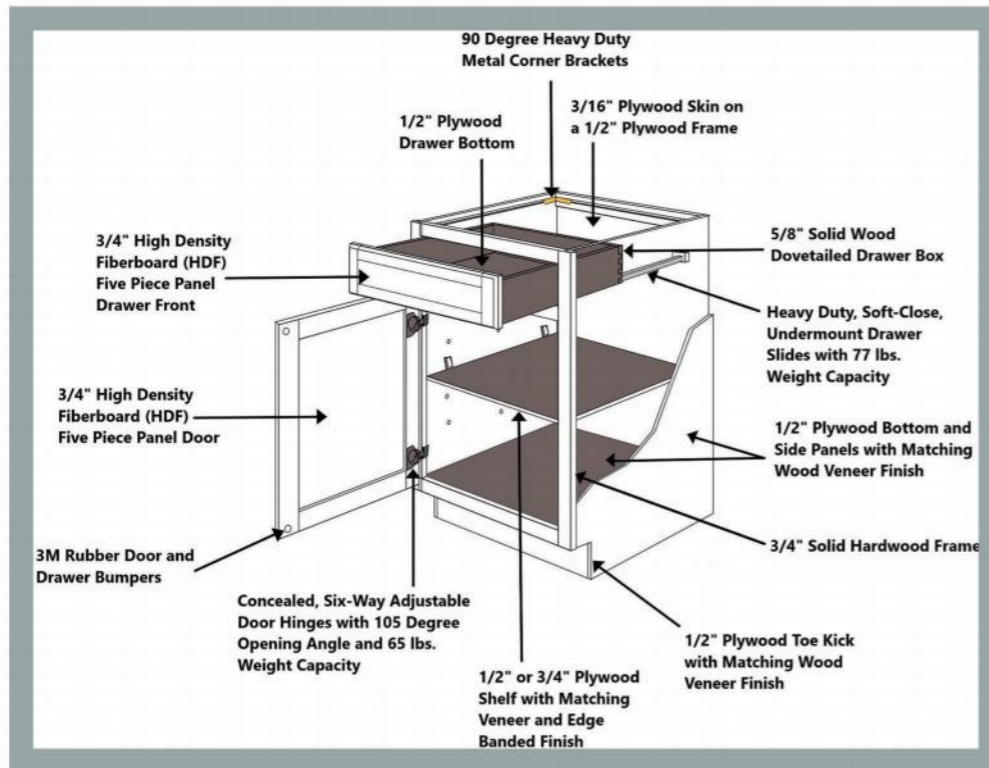

Base Cabinet Construction (HDF Door)