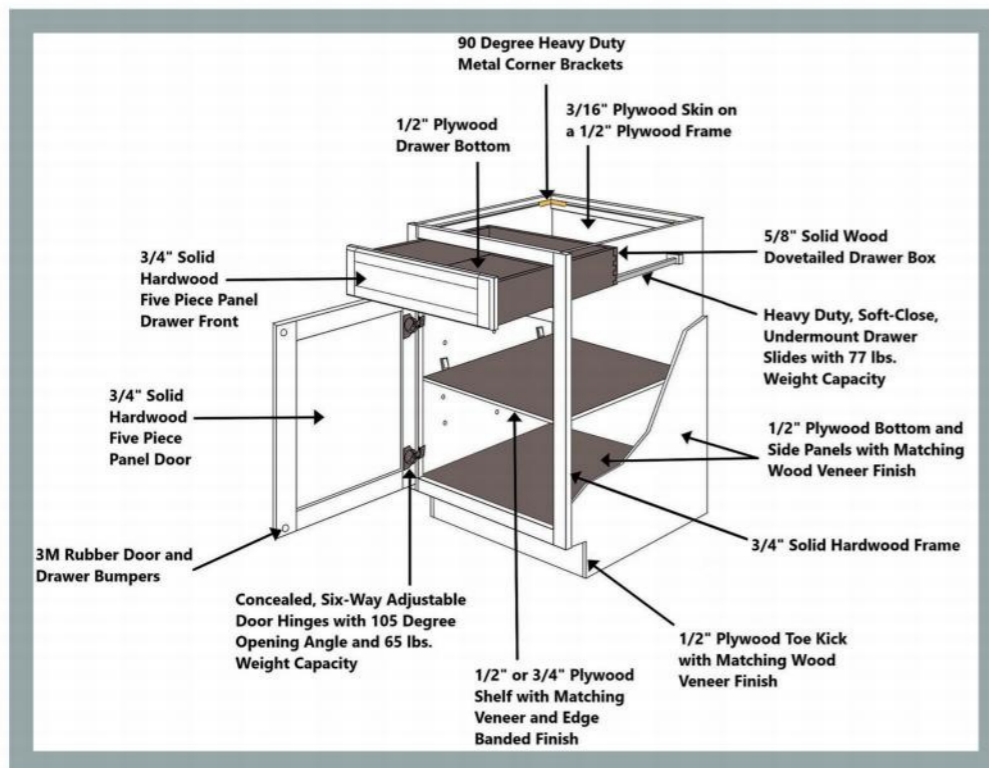

Base Cabinet Construction (Wood Door)

Sink Base Cabinets							
Image	Product	Width	Height	Depth	Doors	Drawers	Shelves
	SB30	30"	34 1/2"	24"	2	1 (False)	0
	SB36	36"	34 1/2"	24"	2	2 (False)	0
	FSB36	36"	34 1/2"	24"	2	0	0

Full Height Door Base Cabinets							
Image	Product	Width	Height	Depth	Doors	Drawers	Shelves
	FDB18	18"	34 1/2"	24"	1	0	1
	FDB21	21"	34 1/2"	24"	1	0	1
	FDB24	24"	34 1/2"	24"	2	0	1
	FDB27	27"	34 1/2"	24"	2	0	1
	FDB30	30"	34 1/2"	24"	2	0	1
	FDB33	33"	34 1/2"	24"	2	0	1
	FDB36	36"	34 1/2"	24"	2	0	1